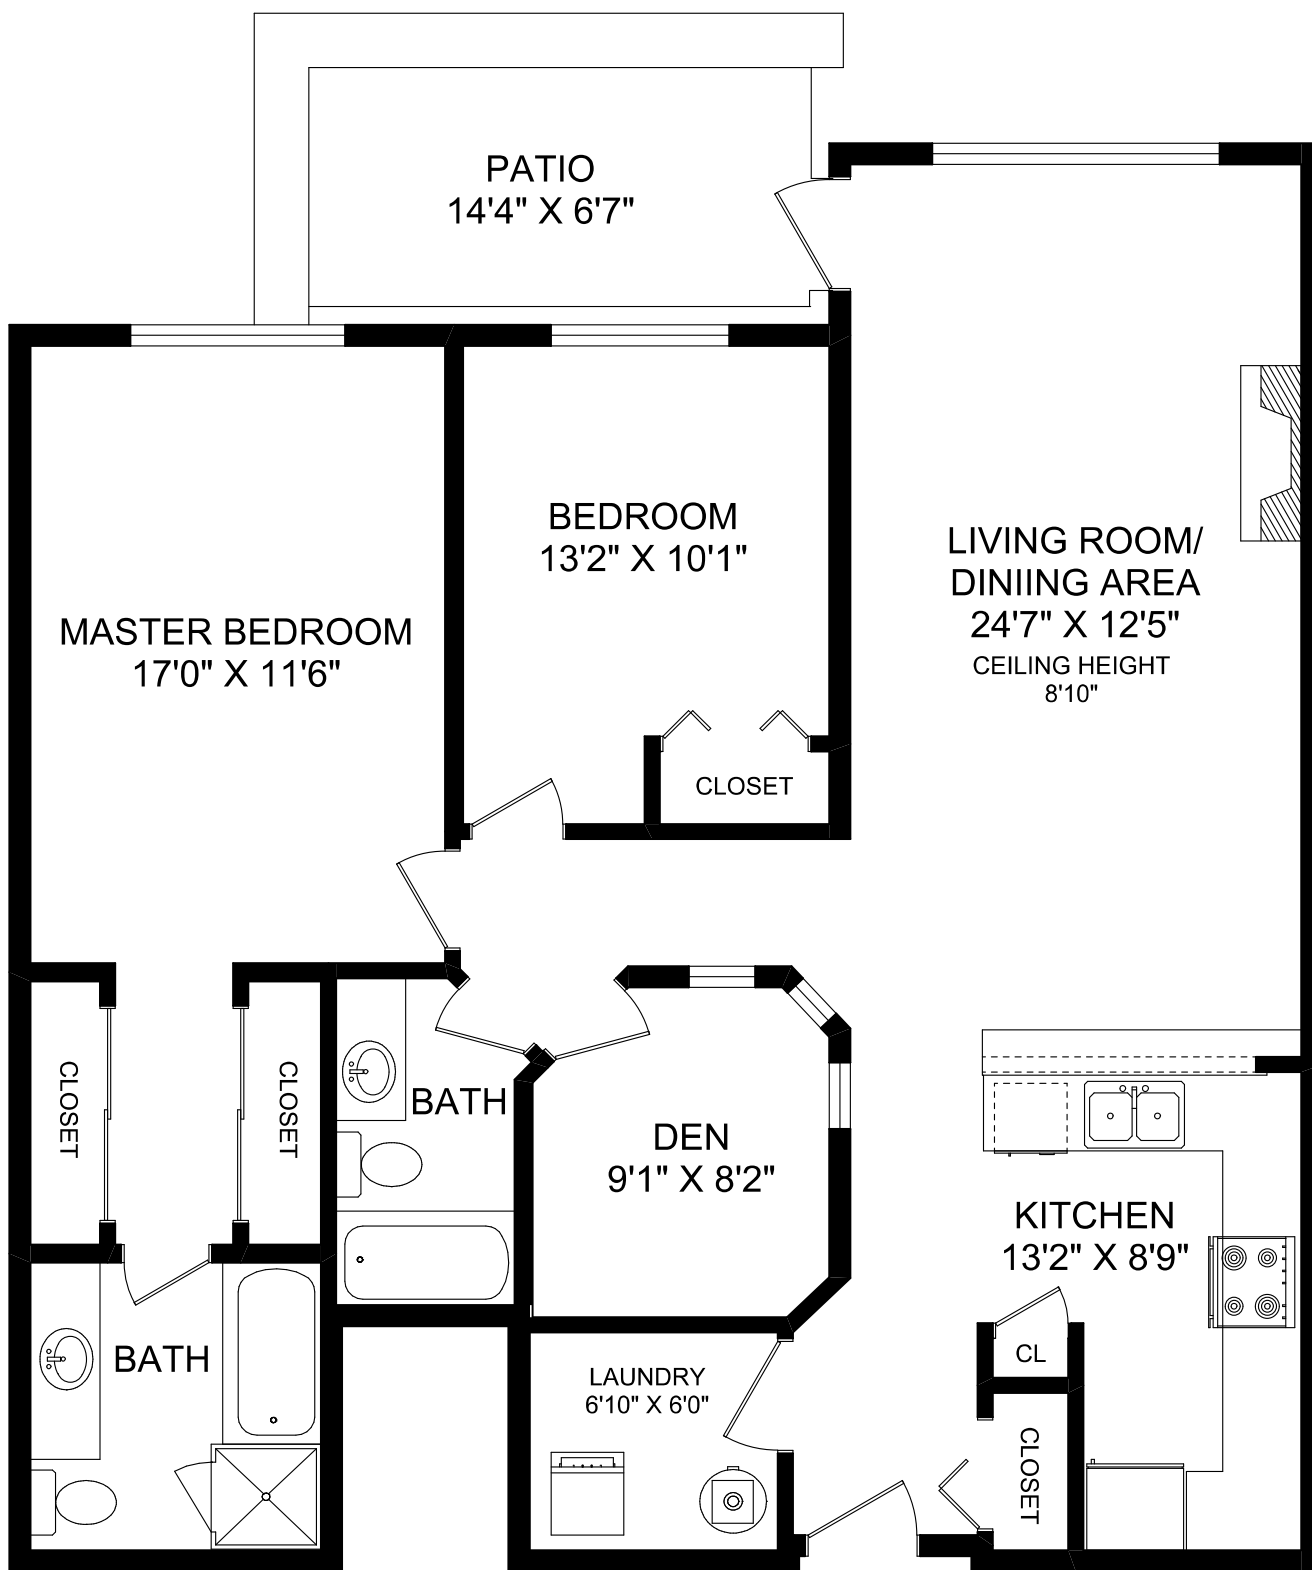

MAIN FLOOR

AREA	SQ FT		
FLOOR	FINISHED	UNFINISHED	TOTAL
MAIN	1276	0	1276
TOTAL	1276	0	1276
PATIO		101	

107D-1115 CRAIGFLOWER ROAD

MEASURED FOR THE EXCLUSIVE USE OF

MIKE CHUBEY

SUTTON GROUP WEST COAST REALTY

MEASURED FEBRUARY 15TH, 2010 BY LOGAN SMITH

250.388.6998 orders@realfoto.ca www.realfoto.ca

All information furnished regarding this property is from sources deemed reliable but no warranty or representation is made to the accuracy thereof.